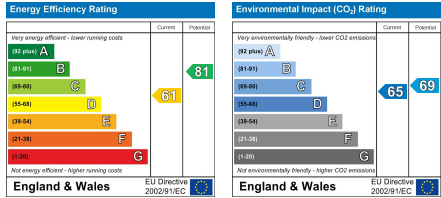

130 Sunbridge Road, BD1 2PF

£475 PCM

Ascend
Built on higher standards

12 Duncan Street, Leeds, LS1 6DL
 Tel: 0113 487 5850
 Email: leeds@ascendproperties.com
 www.ascendproperties.com

Ascend
 Built on higher standards